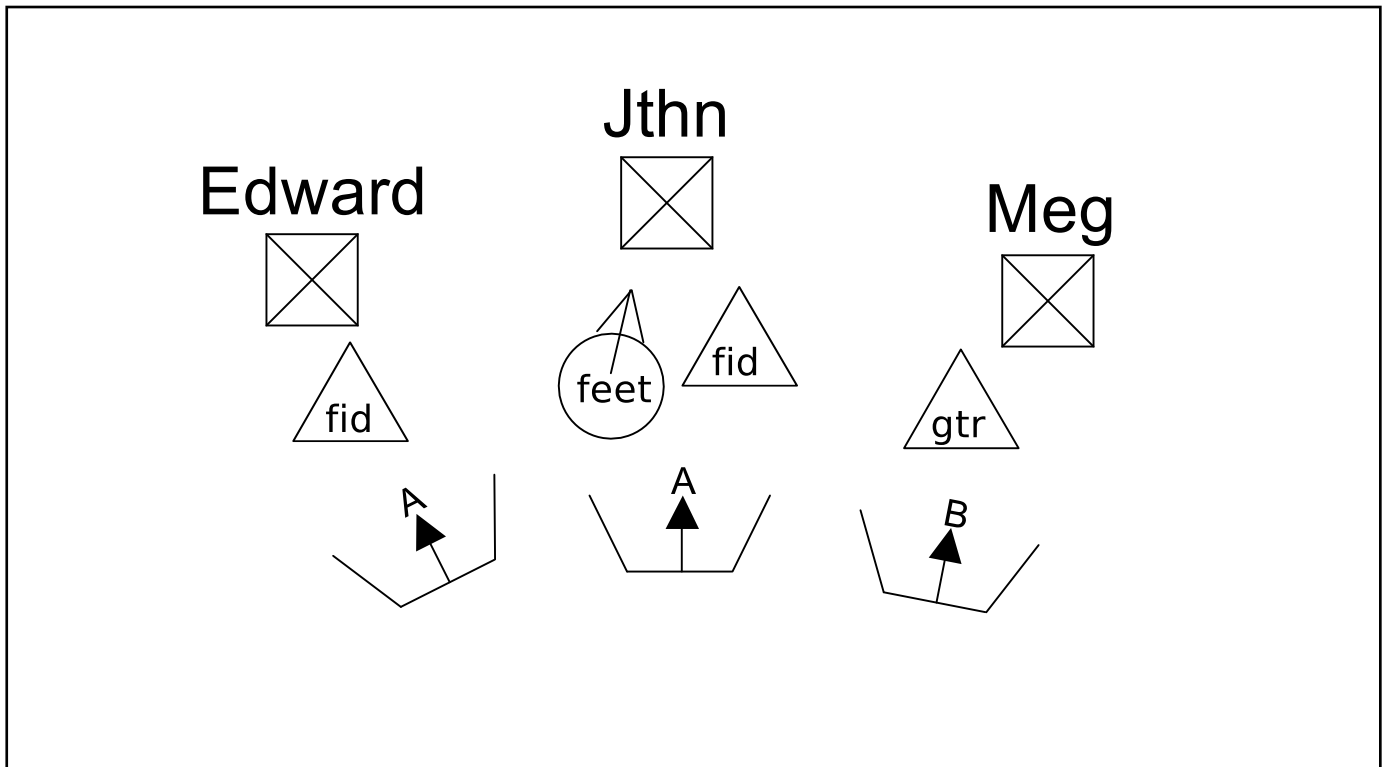

Cosmic Otters Trio Stage Plot

This is the BACK of the stage.

This is the FRONT of the stage

Person	Instrument	Connection
Edward	fiddle	XLR w/phantom
Jthn	fiddle	XLR w/phantom
Jthn	feet	mic on short stand
Meg	guitar	XLR w/phantom