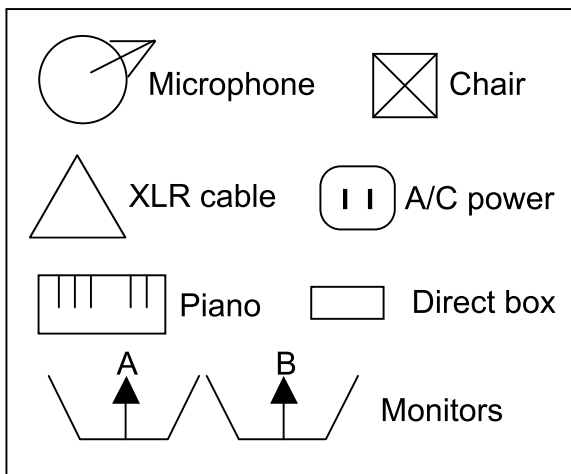

Sound plot key

Questions:

sound@cosmicotters.com