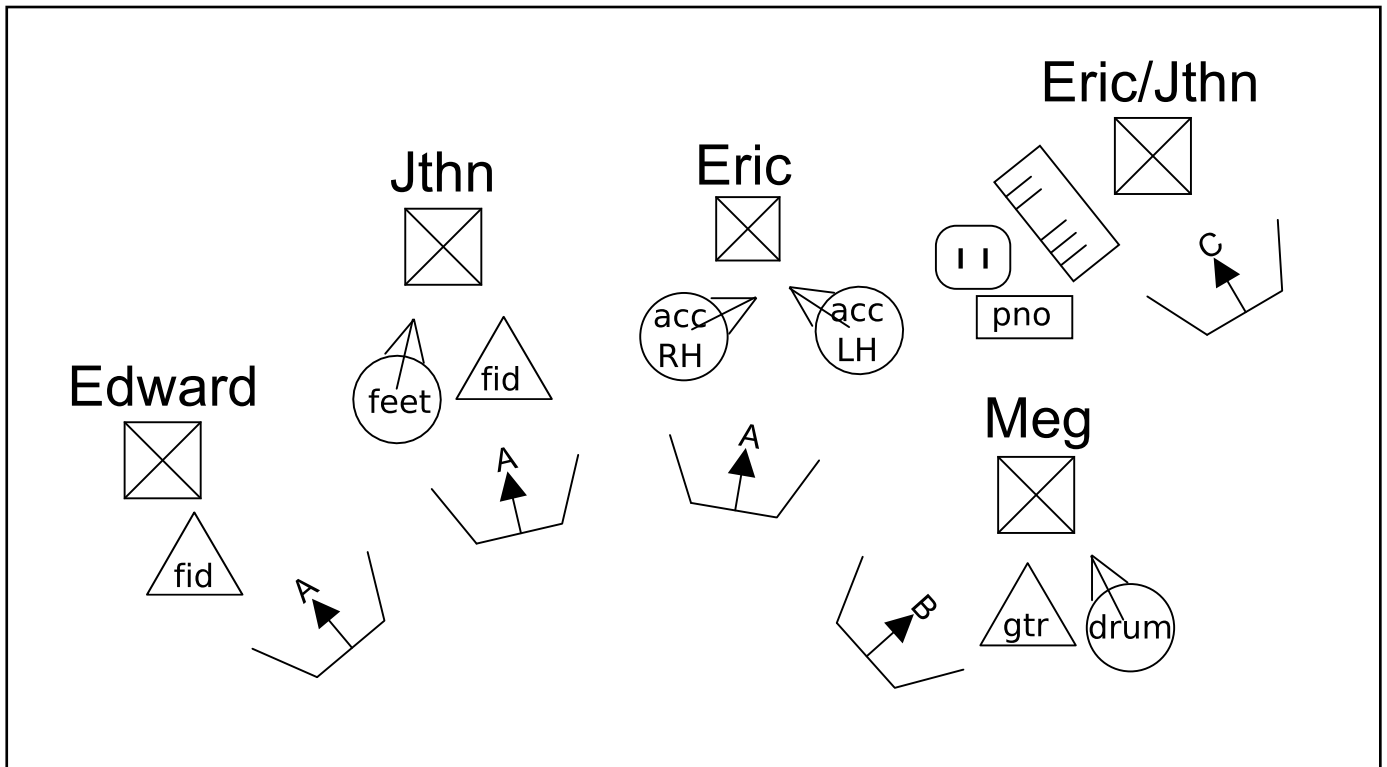

Cosmic Otters Quartet Stage Plot

This is the BACK of the stage.

This is the FRONT of the stage

Person	Instrument	Connection
Edward	fiddle	XLR w/phantom
Jthn	fiddle	XLR w/phantom
Jthn	feet	mic on short stand
Eric	accordion, Right Hand	mic on stand
Eric	accordion, Left Hand	mic on stand or clip-on
Meg	guitar	XLR w/phantom
Meg	snare drum	mic on stand
Eric/Jthn	piano	DI

Sound plot key

Notes:

- There is only one Eric, but he plays 2 things.
- 3 monitor mixes with one for piano only.
- If 2 mixes, combine B&C (piano and guitar)
- Questions: sound@cosmicotters.com