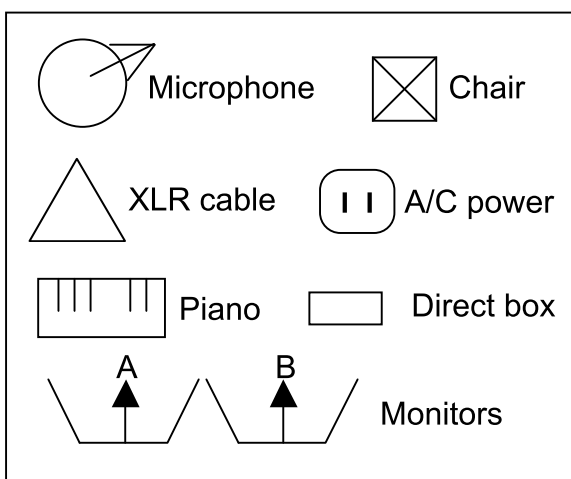

Cosmic Otters Quartet Stage Plot

This is the BACK of the stage.

This is the FRONT of the stage

Person	Instrument	Connection
Edward	fiddle	XLR w/phantom
Jthn	fiddle	XLR w/phantom
Jthn	feet	mic on short stand
Eric	accordion, Right Hand	mic on stand
Eric	accordion, Left Hand	mic on stand or clip-on
Meg	guitar	XLR w/phantom
Meg	snare drum	mic on stand
Eric/Jthn	piano	DI

Sound plot key

Notes:

- There is only one Eric, but he plays 2 things.
- 3 monitor mixes with one for piano only.
- If 2 mixes, combine B&C (piano and guitar)
- Questions: sound@cosmicotters.com